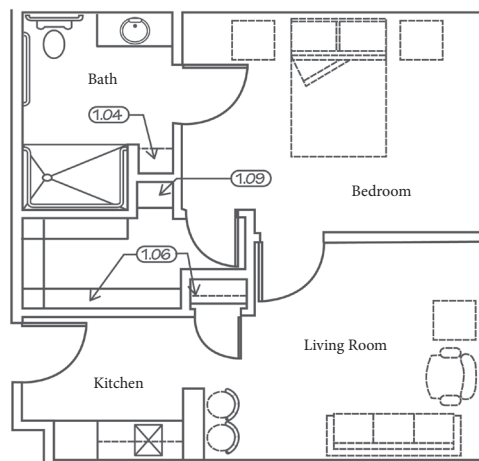

LIVING OPTIONS

Studio

Studio Floor Plan
318 Total Sq. Ft.

Deluxe Studio

Studio Floor Plan
338 Total Sq. Ft.

LIVING OPTIONS

One Bedroom

One Bedroom Floor Plan
365 Total Sq. Ft.

Deluxe One Bedroom

One Bedroom Floor Plan
475 Total Sq. Ft.

Premium One Bedroom

One Bedroom Floor Plan
500 Total Sq. Ft.