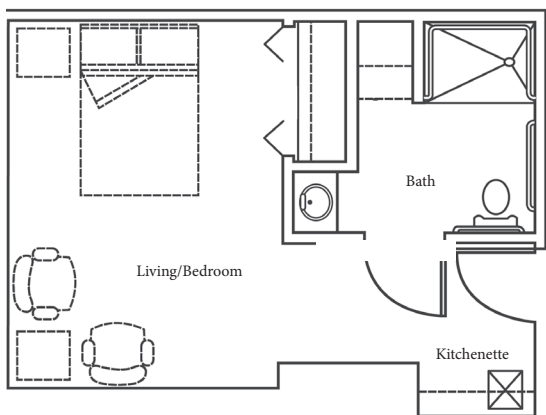

LIVING OPTIONS

Studio

Studio Floor Plan
318 Total Sq. Ft.

Deluxe Studio

Studio Floor Plan
338 Total Sq. Ft.

LIVING OPTIONS

One Bedroom

One Bedroom Floor Plan
365 Total Sq. Ft.

Deluxe One Bedroom

One Bedroom Floor Plan
475 Total Sq. Ft.

Premium One Bedroom

One Bedroom Floor Plan
500 Total Sq. Ft.